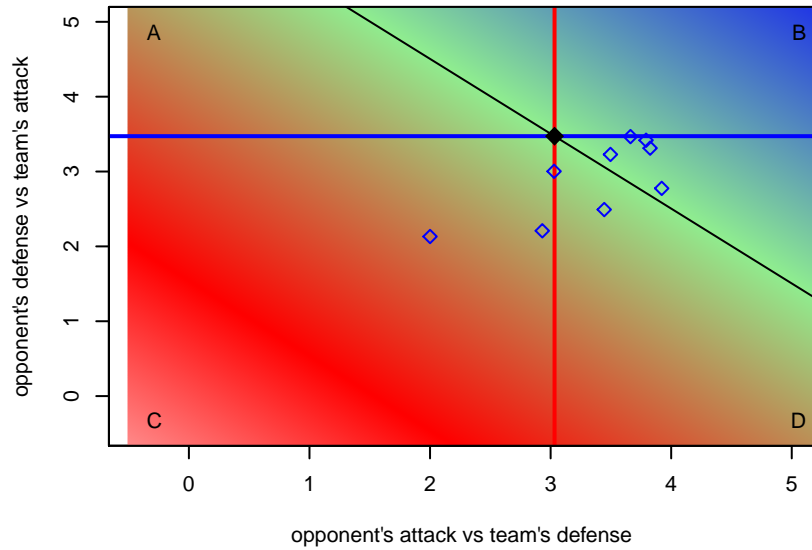

San Francisco Mission Green B99

, CAN
B99 total strength=1738
attack=32.21 defense=20.75

alt names used: MISSION YOUTH SOCCER MISSION GREEN
Venues played: 2015 FWRL CAN CRL U16

San Francisco Mission Green B99
Dots are actual minus expected GF (blue circles) and GA (red triangles).
Blue line is smoothed change in attack strength. Red is smoothed change in defense strength.

**attack and defense variance (black dot)
relative to other teams
and top 10 in region**

**attack and defense rating
relative to others at age
and all opponents in last 13 months**

**attack and defense rating
relative to others at age
and all opponents in last 13 months**

Performance relative to 13 month average

Performance relative to 13 month average

Distribution of opponents
 Red = Lose zone, Blue = Win zone, Green = Even
 Black line separates win/lose zones

lot. A=Neither has attack advantage, B=Opponent has both attack and defense advantage, C=Opponent has both attack and defense disadvantage, D=Both have